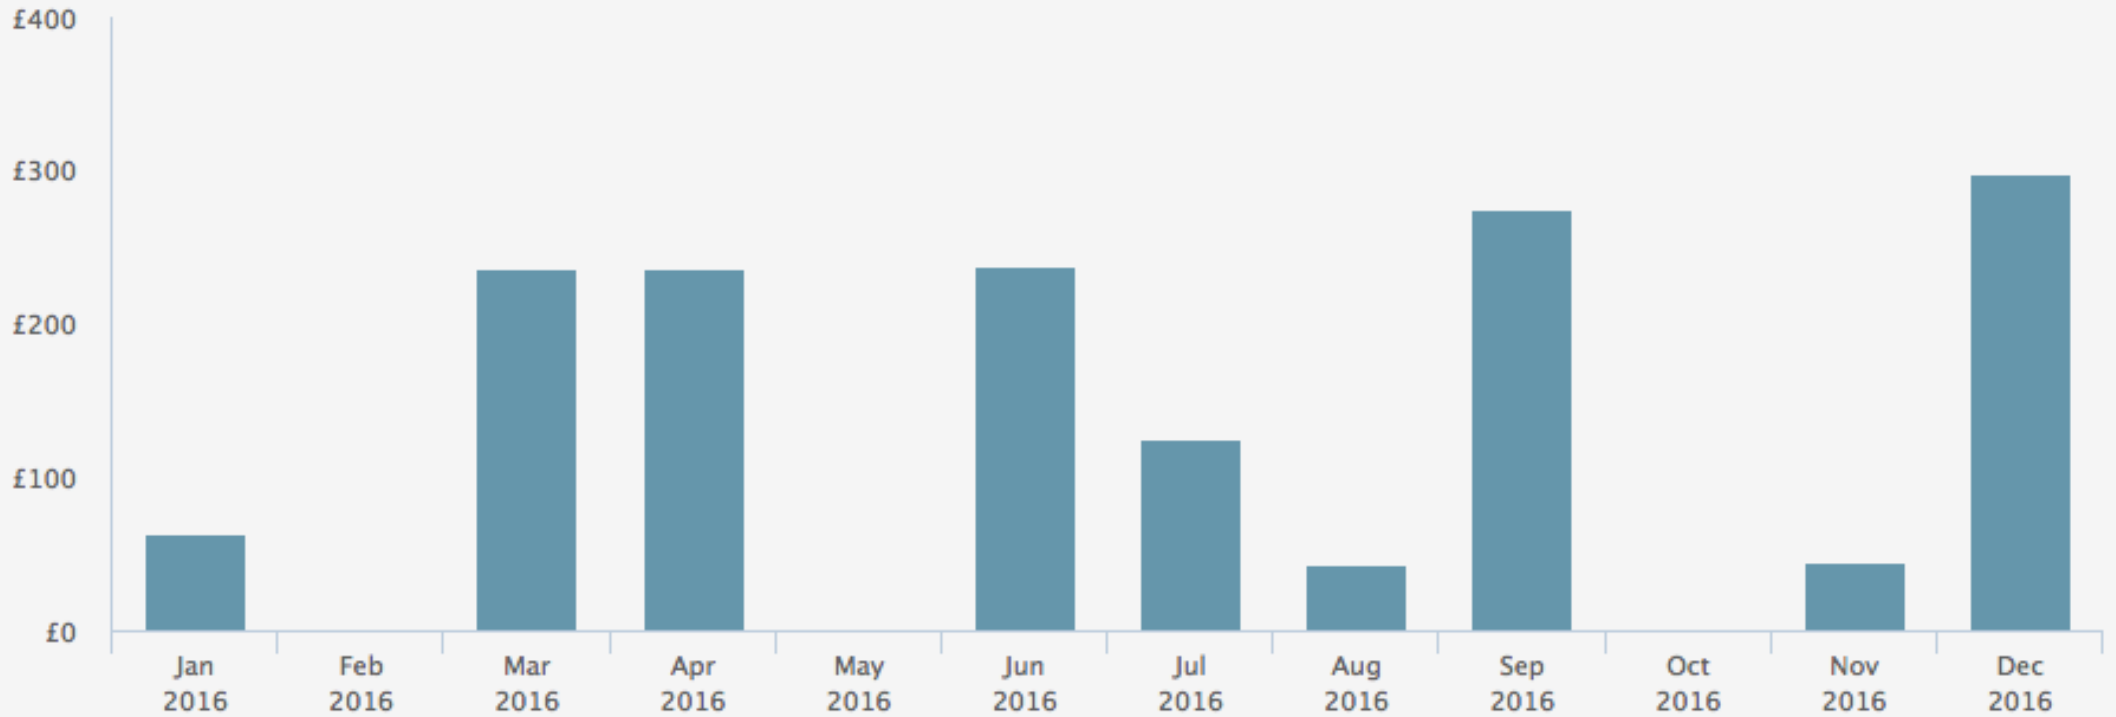

Select a year

2016

Your total income was **£1,562.42**

Your average monthly income was **£130.20**

Date

Type

Description

Value