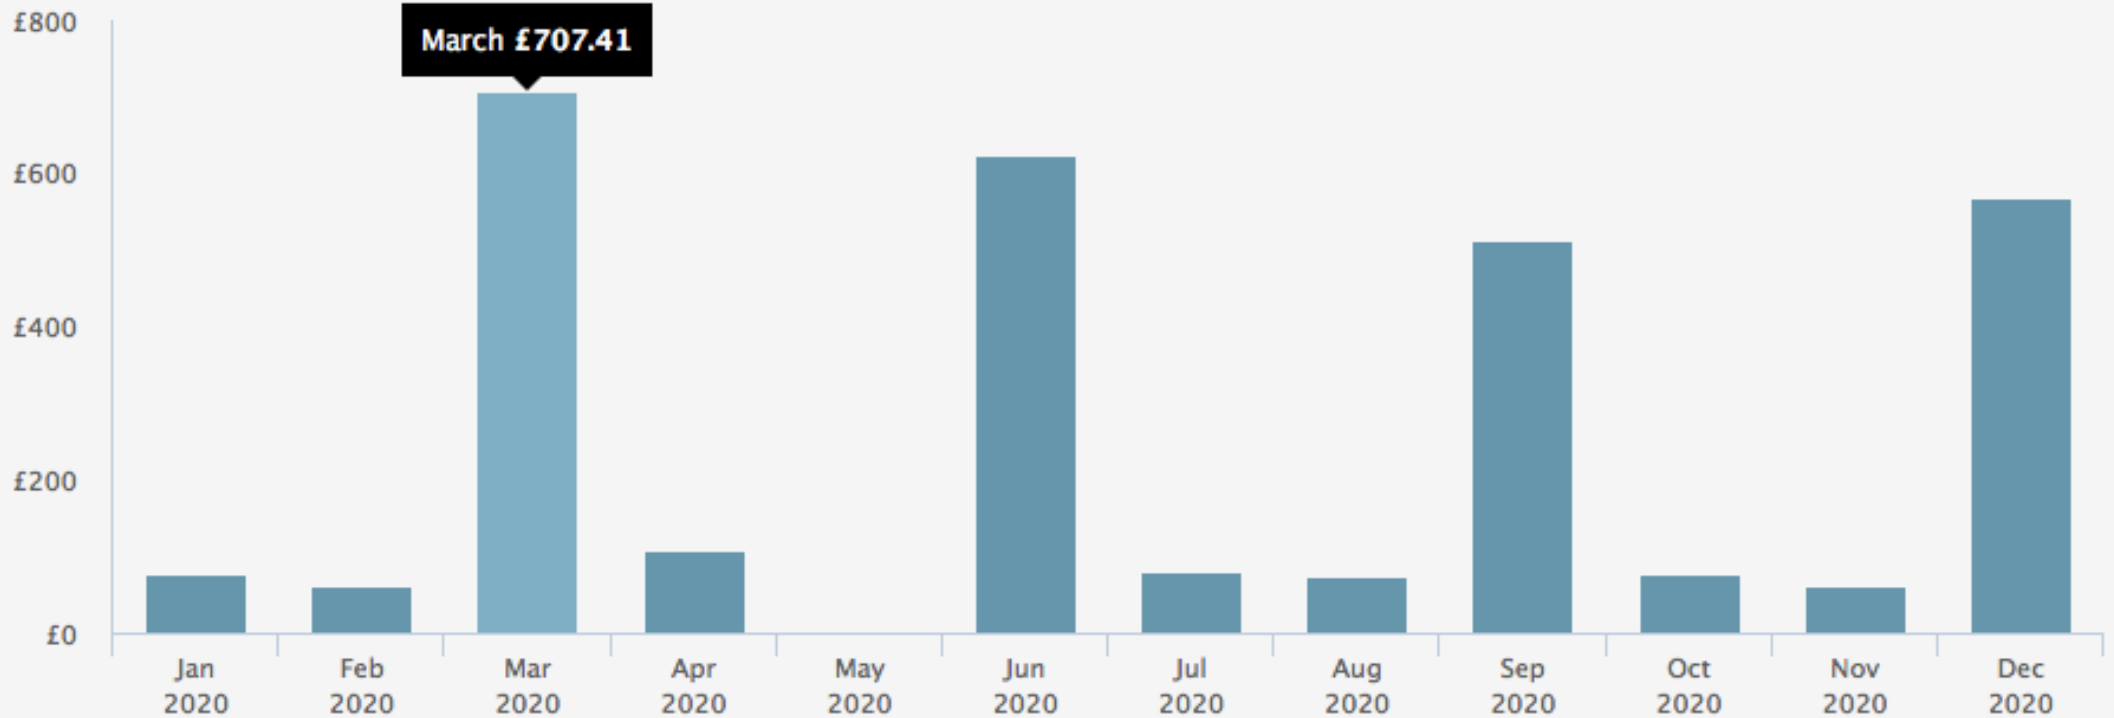

## Select a year

2020

Your total income was **£2,953.25**

Your average monthly income was **£246.10**

Date

Type

Description

Value