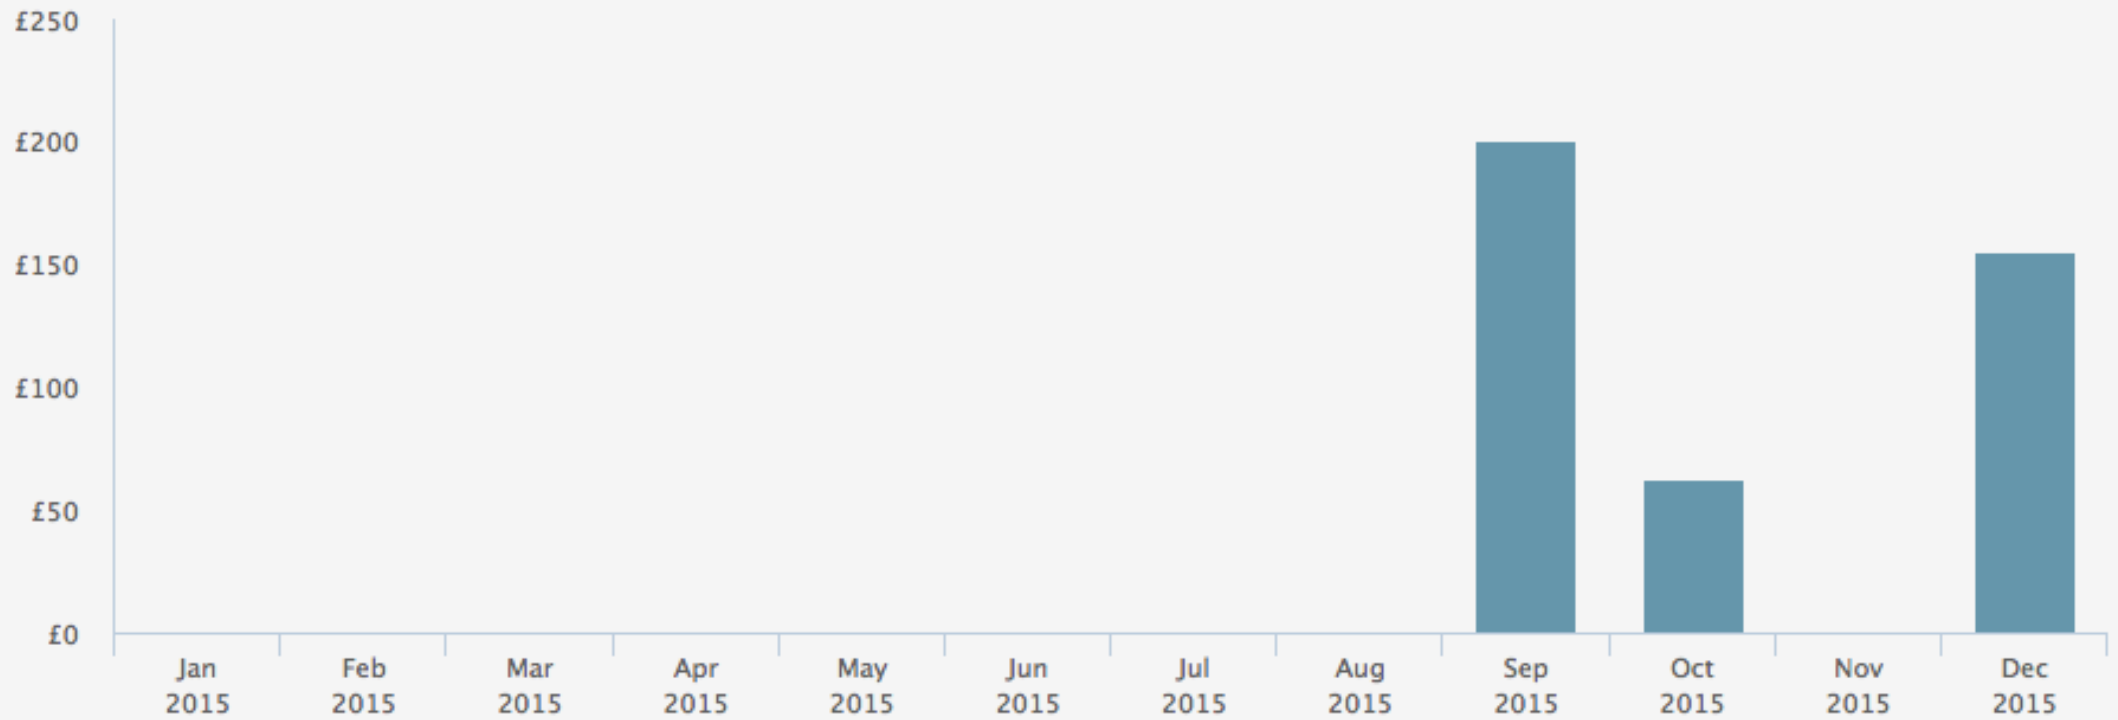

## Select a year

2015

Your total income was **£418.75**

Your average monthly income was **£34.90**

Date

Type

Description

Value