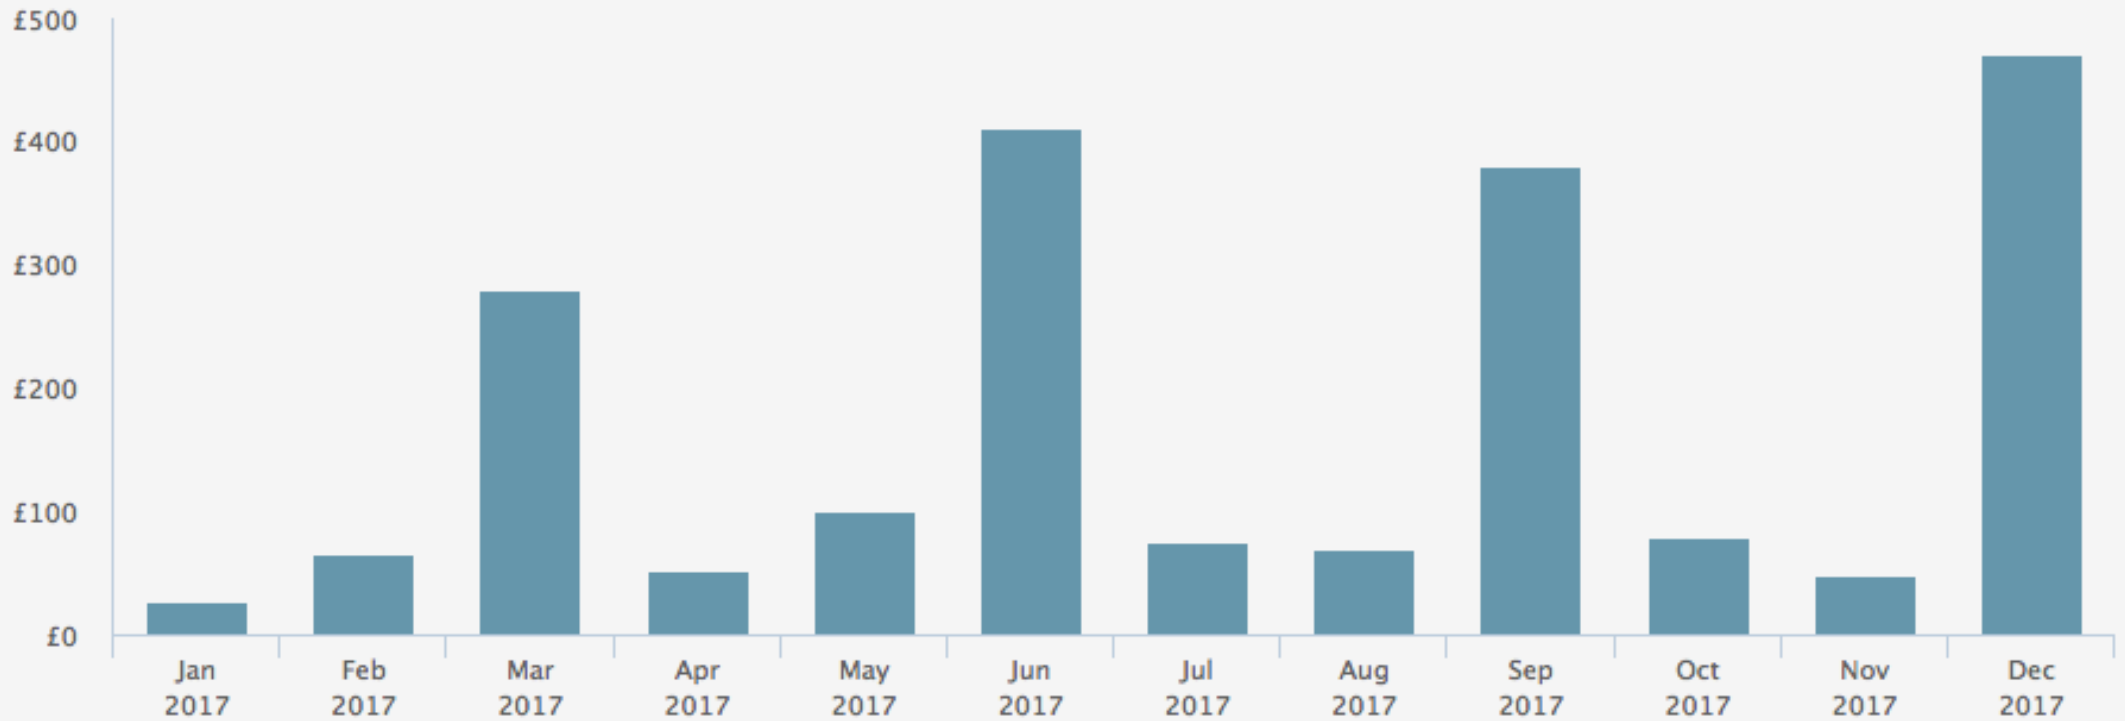

## Select a year

2017

Your total income was **£2,054.92**

Your average monthly income was **£171.24**

Date

Type

Description

Value