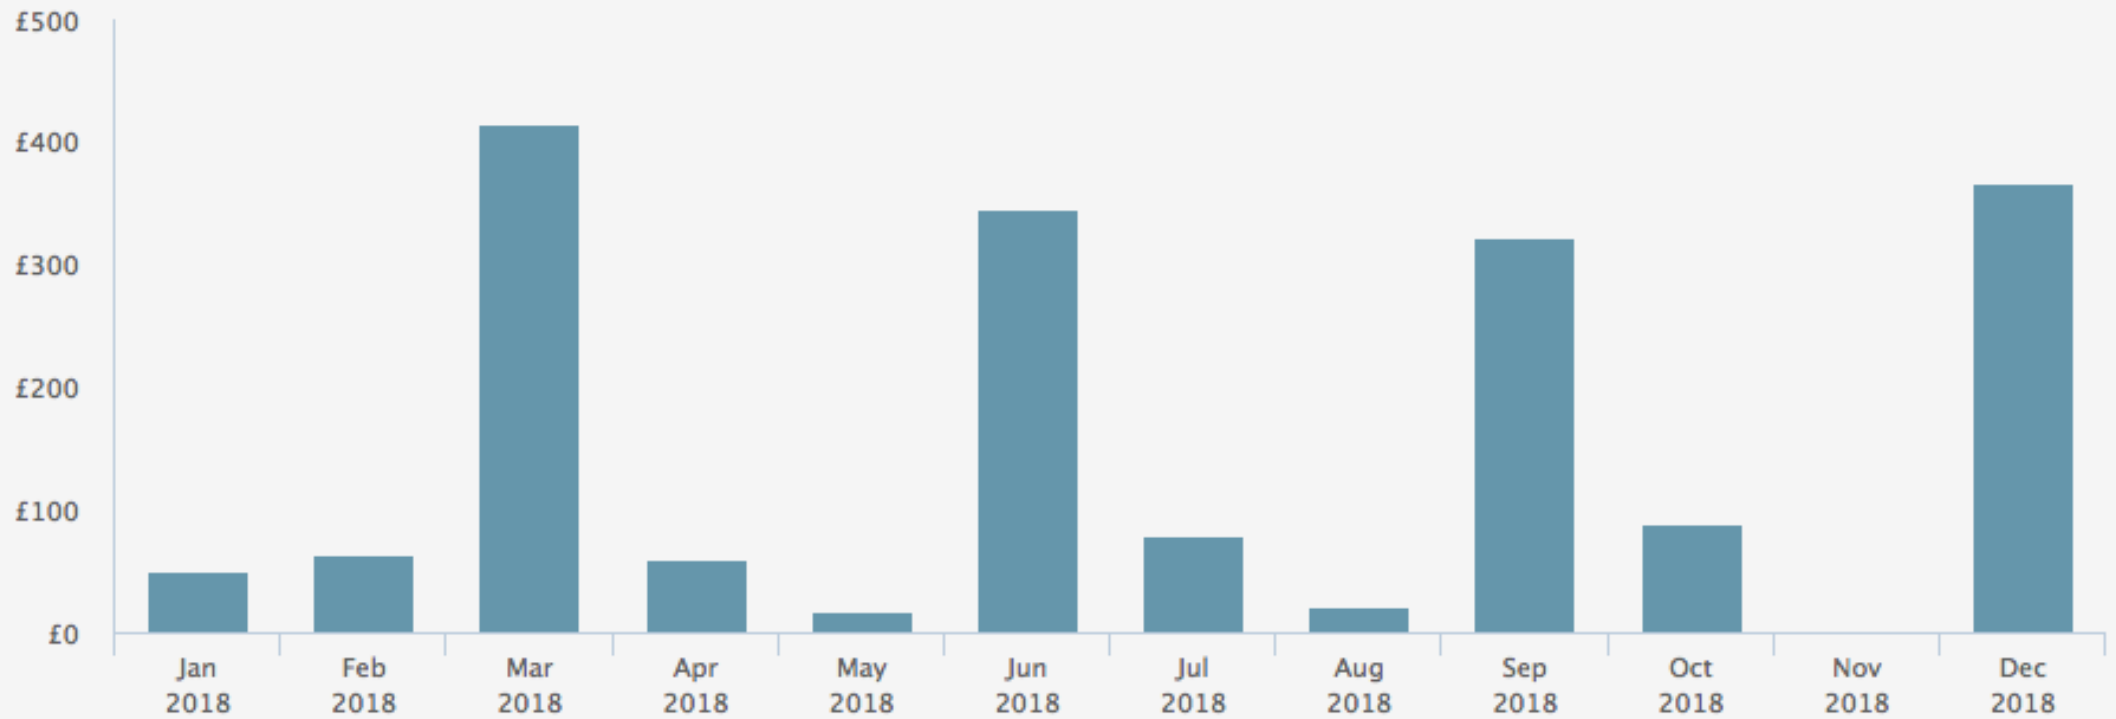

Select a year

2018

Your total income was **£1,828.44**

Your average monthly income was **£152.37**

Date

Type

Description

Value