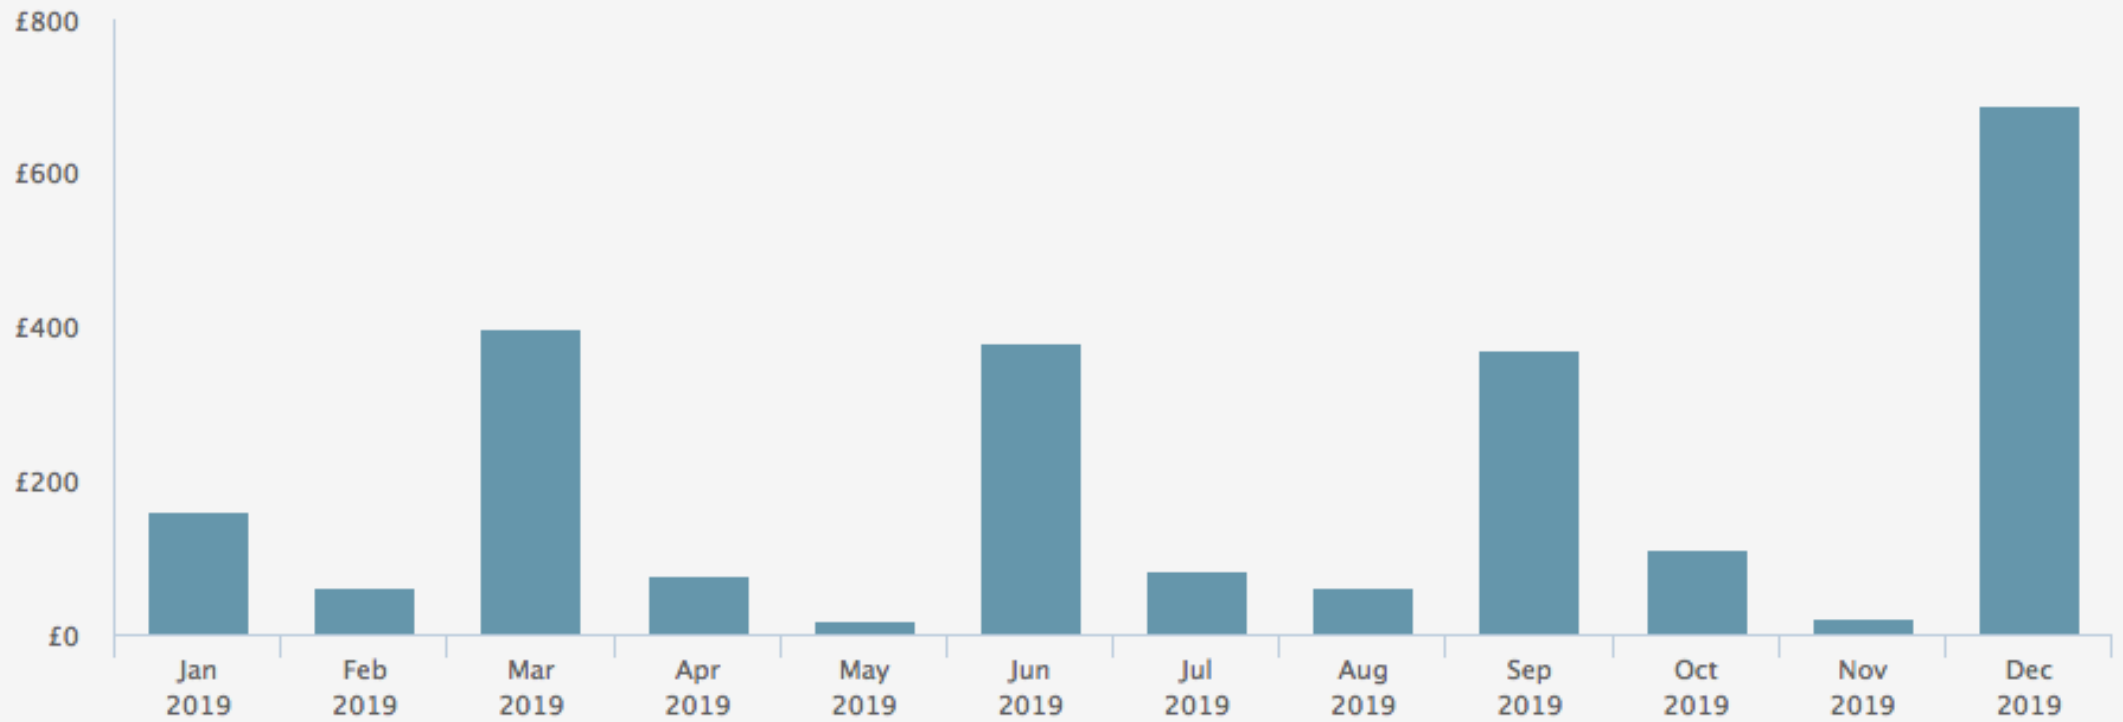

Select a year

2019

Your total income was **£2,435.76**

Your average monthly income was **£202.98**

Date

Type

Description

Value