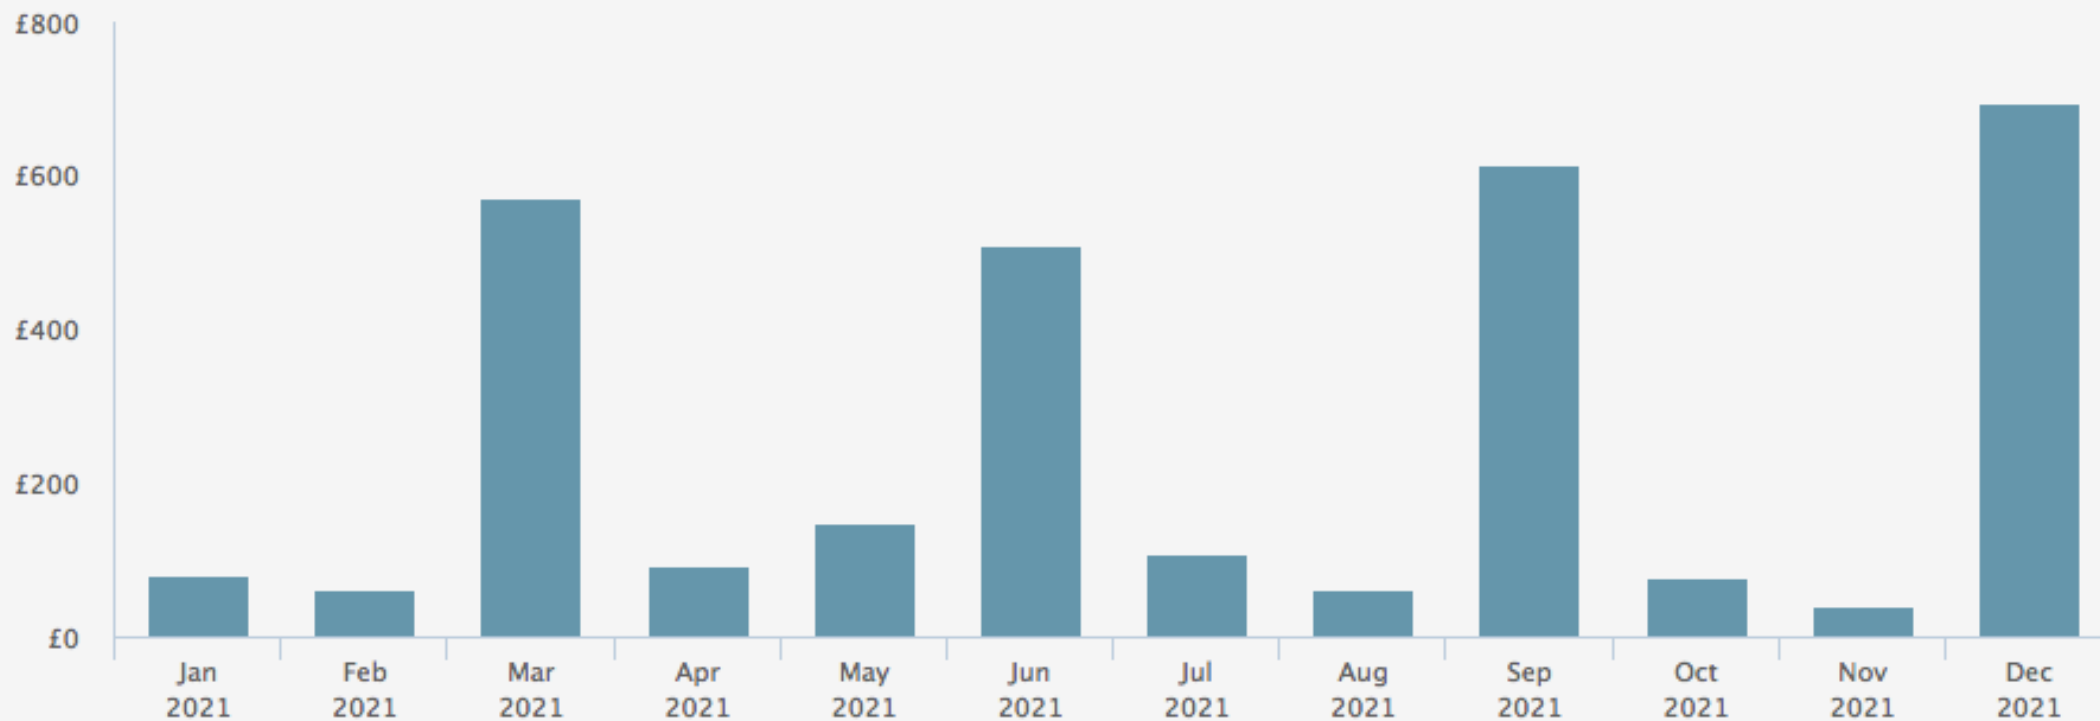

## Select a year

2021

Your total income was **£3,060.91**

Your average monthly income was **£255.08**

Date

Type

Description

Value